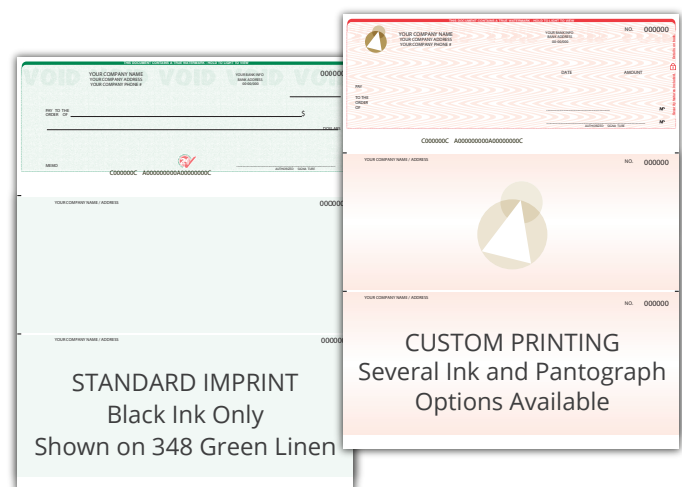

Printing Options